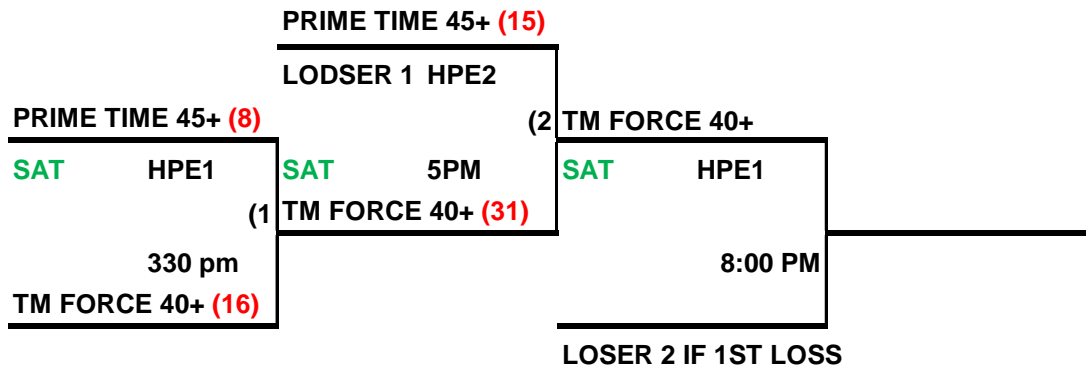

**2021 SPA  
WOMEN'S WORLD  
40-45 PLUS  
DOUBLE ELIMINATION**

2 Teams